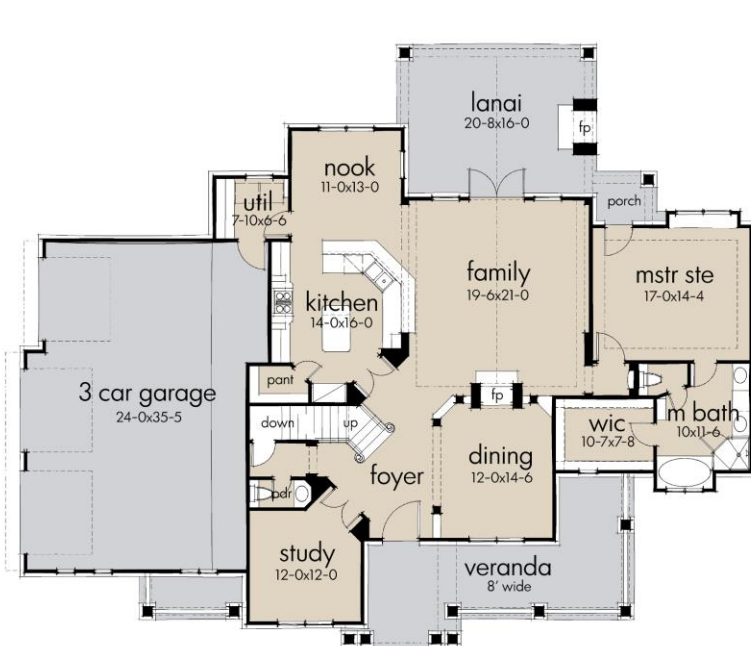

THE SAPPHIRE

Lot 03

This Home - \$1,152,836.00

This Lot - \$140,000.00

(Home Prices and Lot Prices are subject to change)

3,428 Square Feet on 2 Levels

Over Half an Acre Lot

4+ Bedrooms / 2 1/2 Baths

Media Room / Study / 3 Car Garage

first floor plan

second floor plan