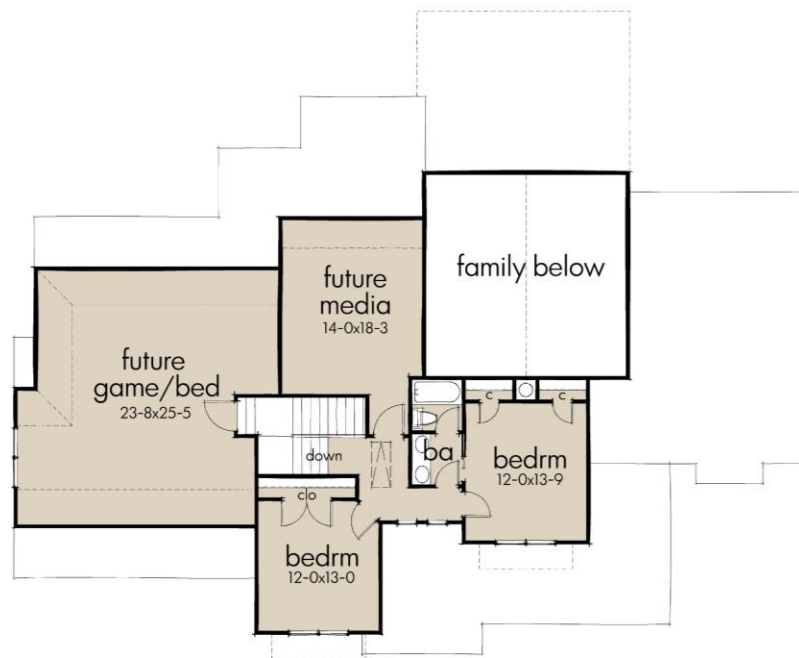

THE SAPPHIRE

Lot 03

This Home - \$1,152,836.00

This Lot - \$140,000.00

(Home Prices and Lot Prices are subject to change)

3,428 Square Feet on 2 Levels

Over Half an Acre Lot

4+ Bedrooms / 2 1/2 Baths

Media Room / Study / 3 Car Garage

first floor plan

second floor plan