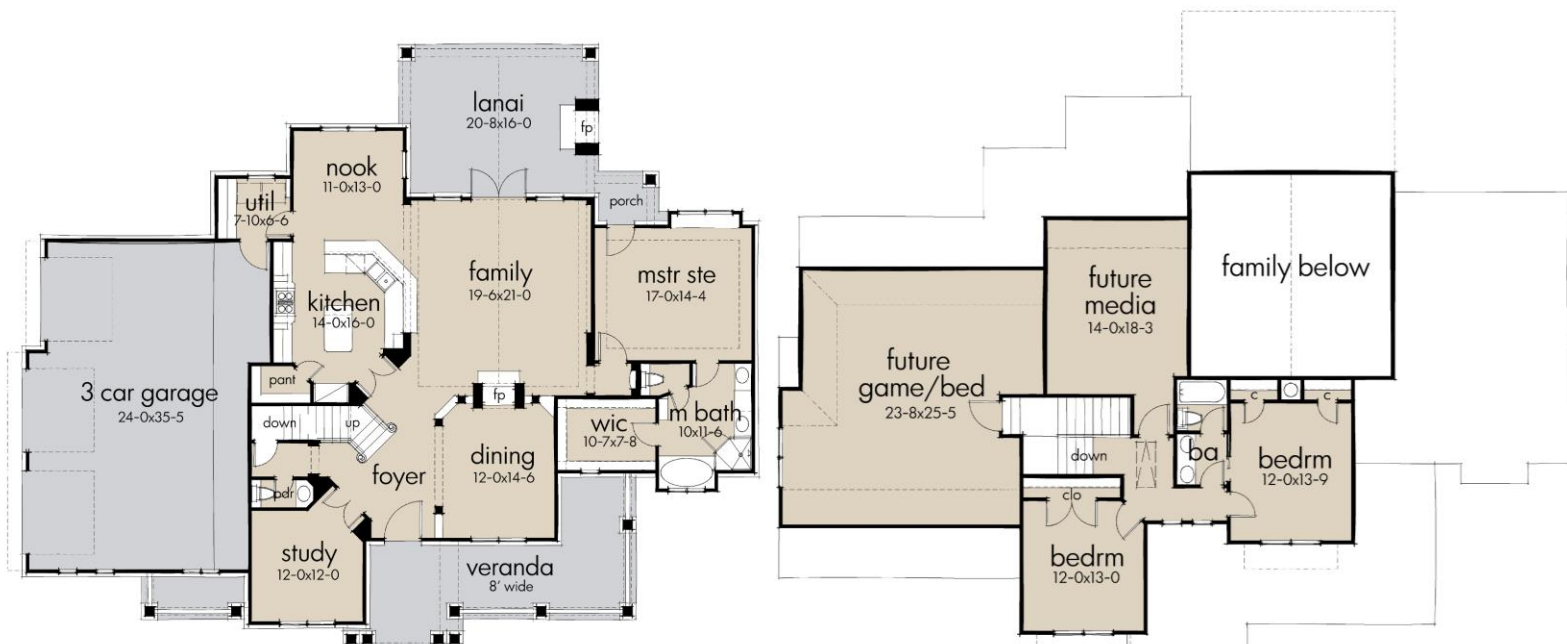

# THE SAPPHIRE

Lot 03

**This Home - \$1,292,836.00**

Located on lot 03

(Home Prices and Lot Prices are subject to change)

**3,428 Square Feet on 2 Levels**

**Over Half an Acre Lot**

**4+ Bedrooms / 2 1/2 Baths**

**Media Room / Study / 3 Car Garage**

first floor plan

second floor plan